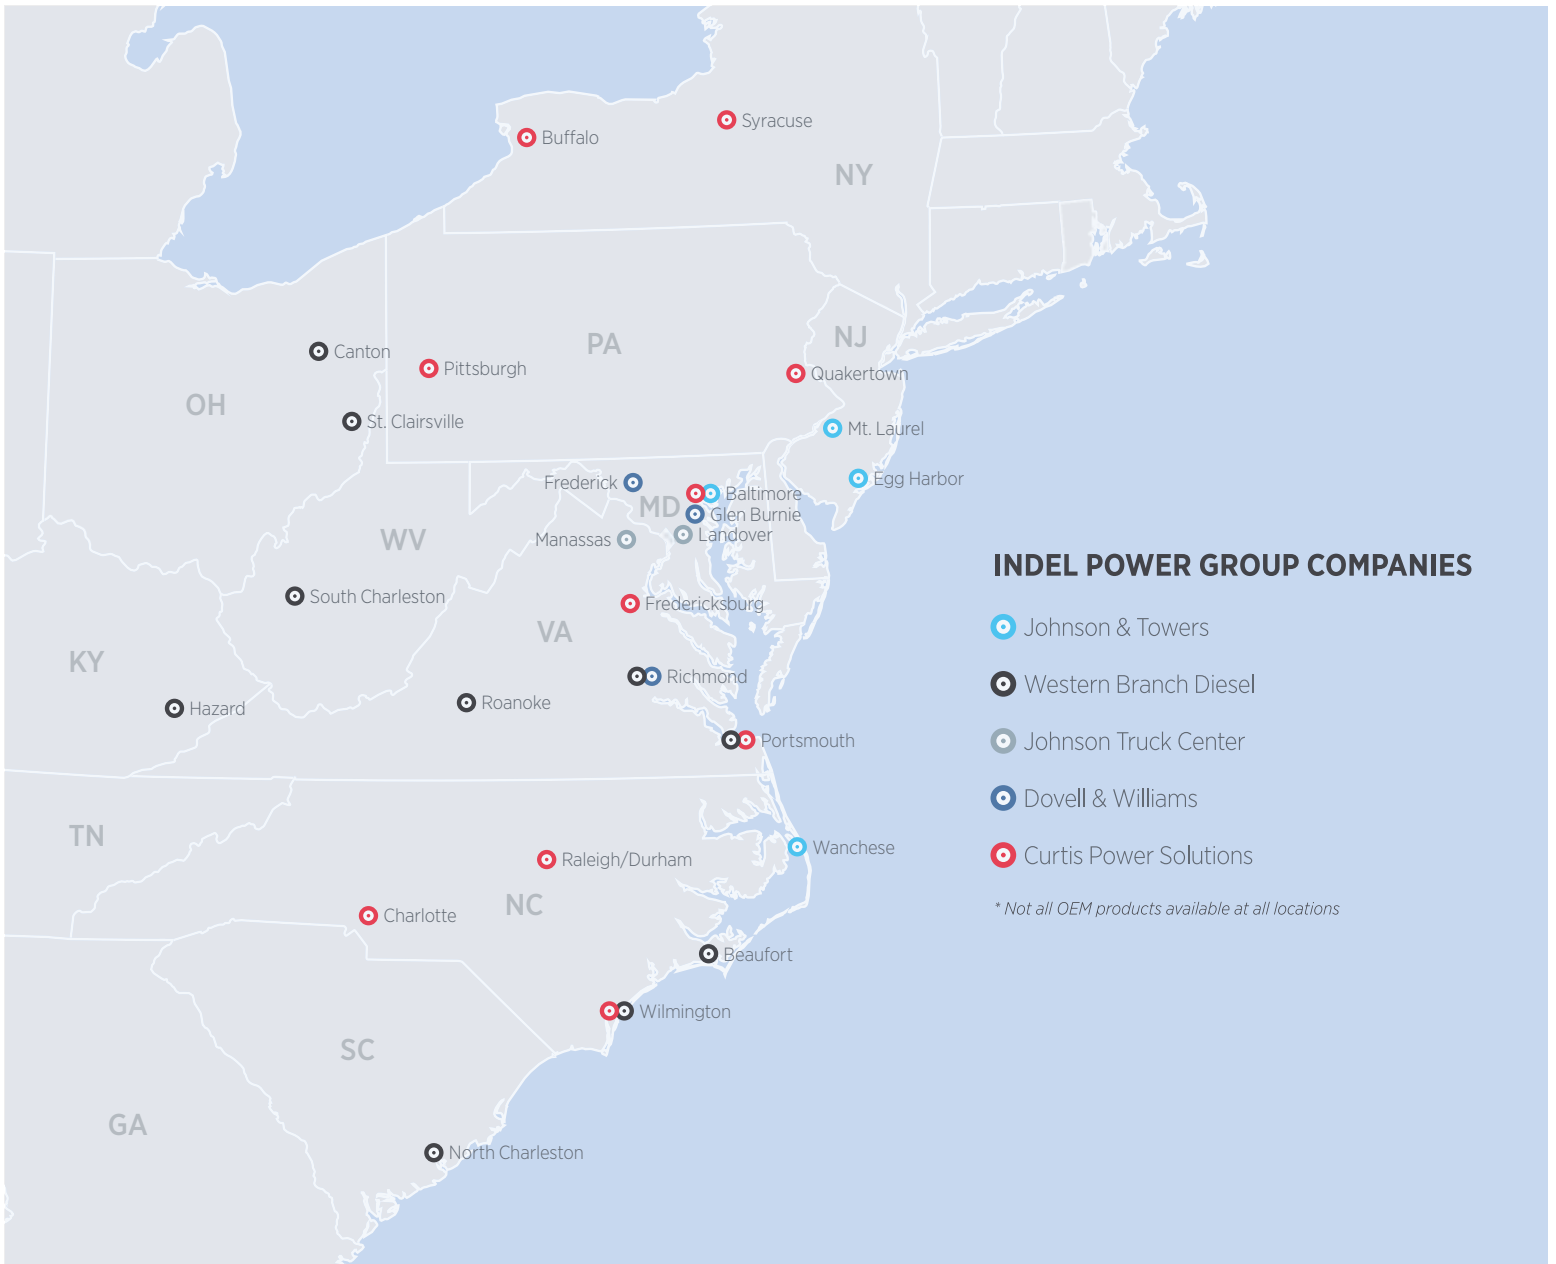

POWER GROUP

Indel Power Group, LLC is a holding company for Johnson & Towers, Western Branch Diesel, Johnson Truck Center, Dovell & Williams, and Curtis Power Solutions.

Indel Power Group companies operate out of 20+ locations throughout New Jersey, New York, Pennsylvania, Maryland, Virginia, West Virginia, Ohio, Kentucky, North Carolina, and South Carolina. These locations supply sales and service for engines, powertrains, and related components to the on-highway, power-generation, oil/gas, construction & industrial, mining & quarry, and marine markets. The company's 640+ team members include over 275 highly trained service technicians.